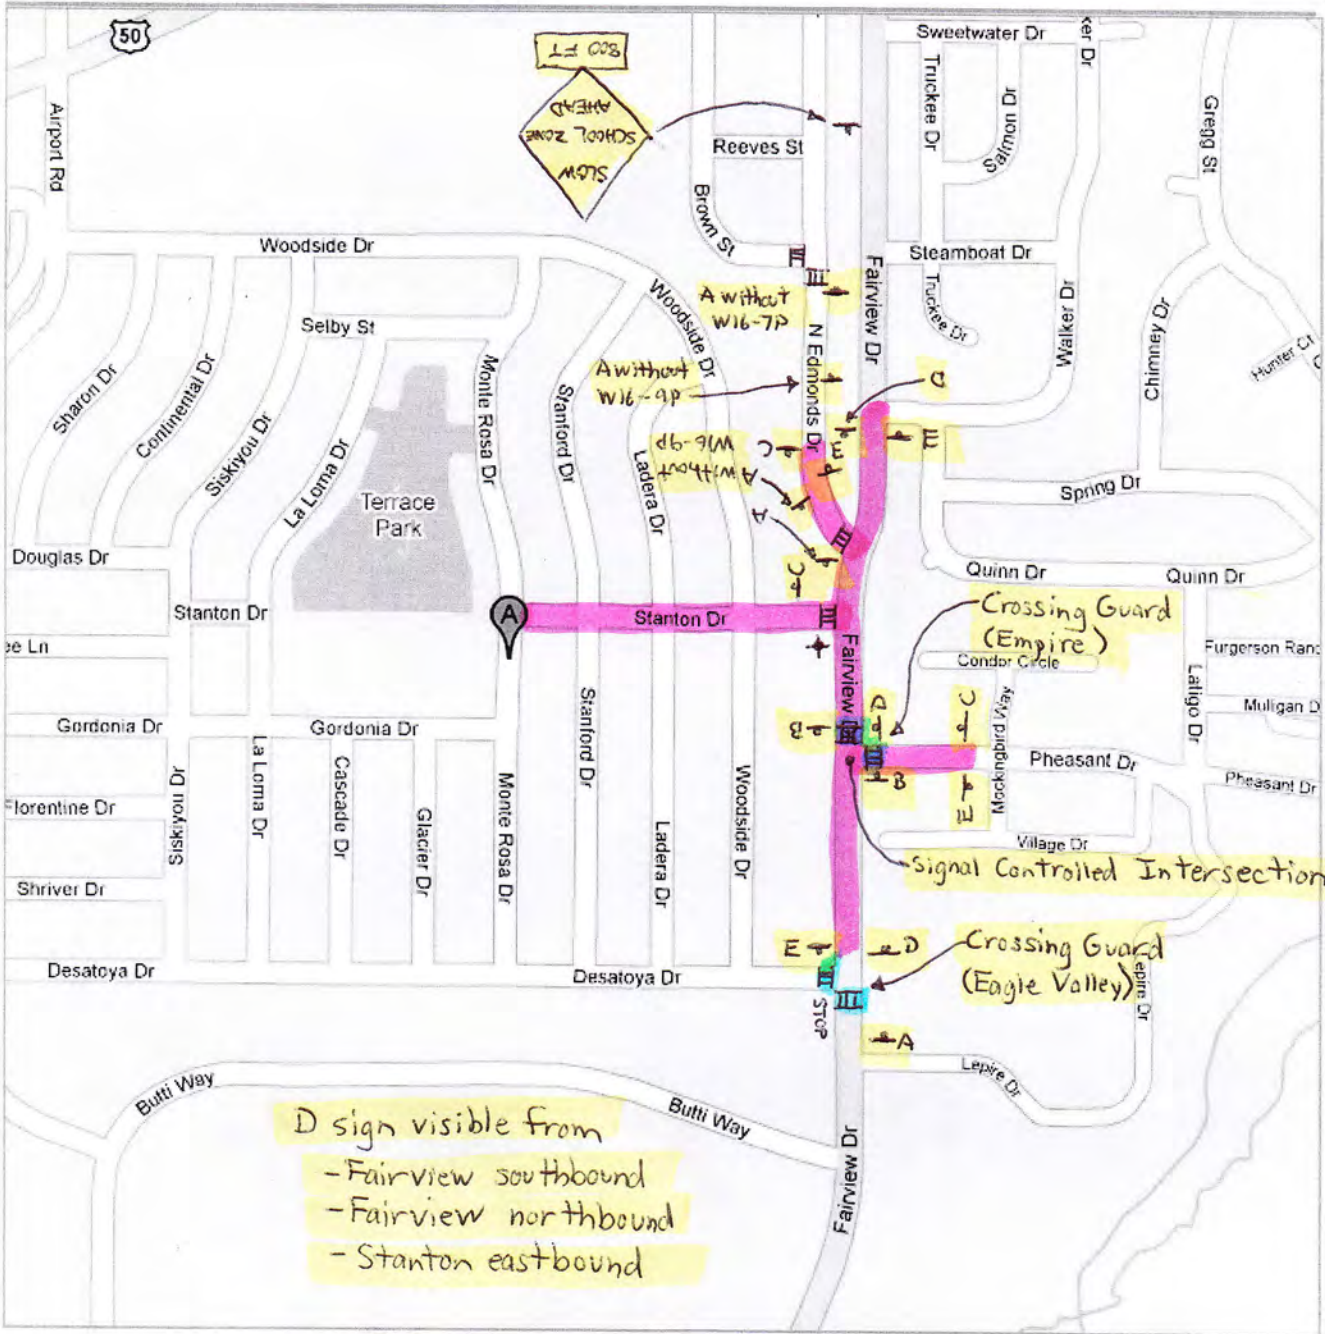

Address **1260 Monte Rosa Dr**  
**Carson City, NV 89701**  
Empire ES

Get Google Maps on your phone  
Text the word "GMAPS" to 466453

Existing Conditions  
school area detail shown on  
separate map

- = School Zone
- III = Staffed Crosswalk