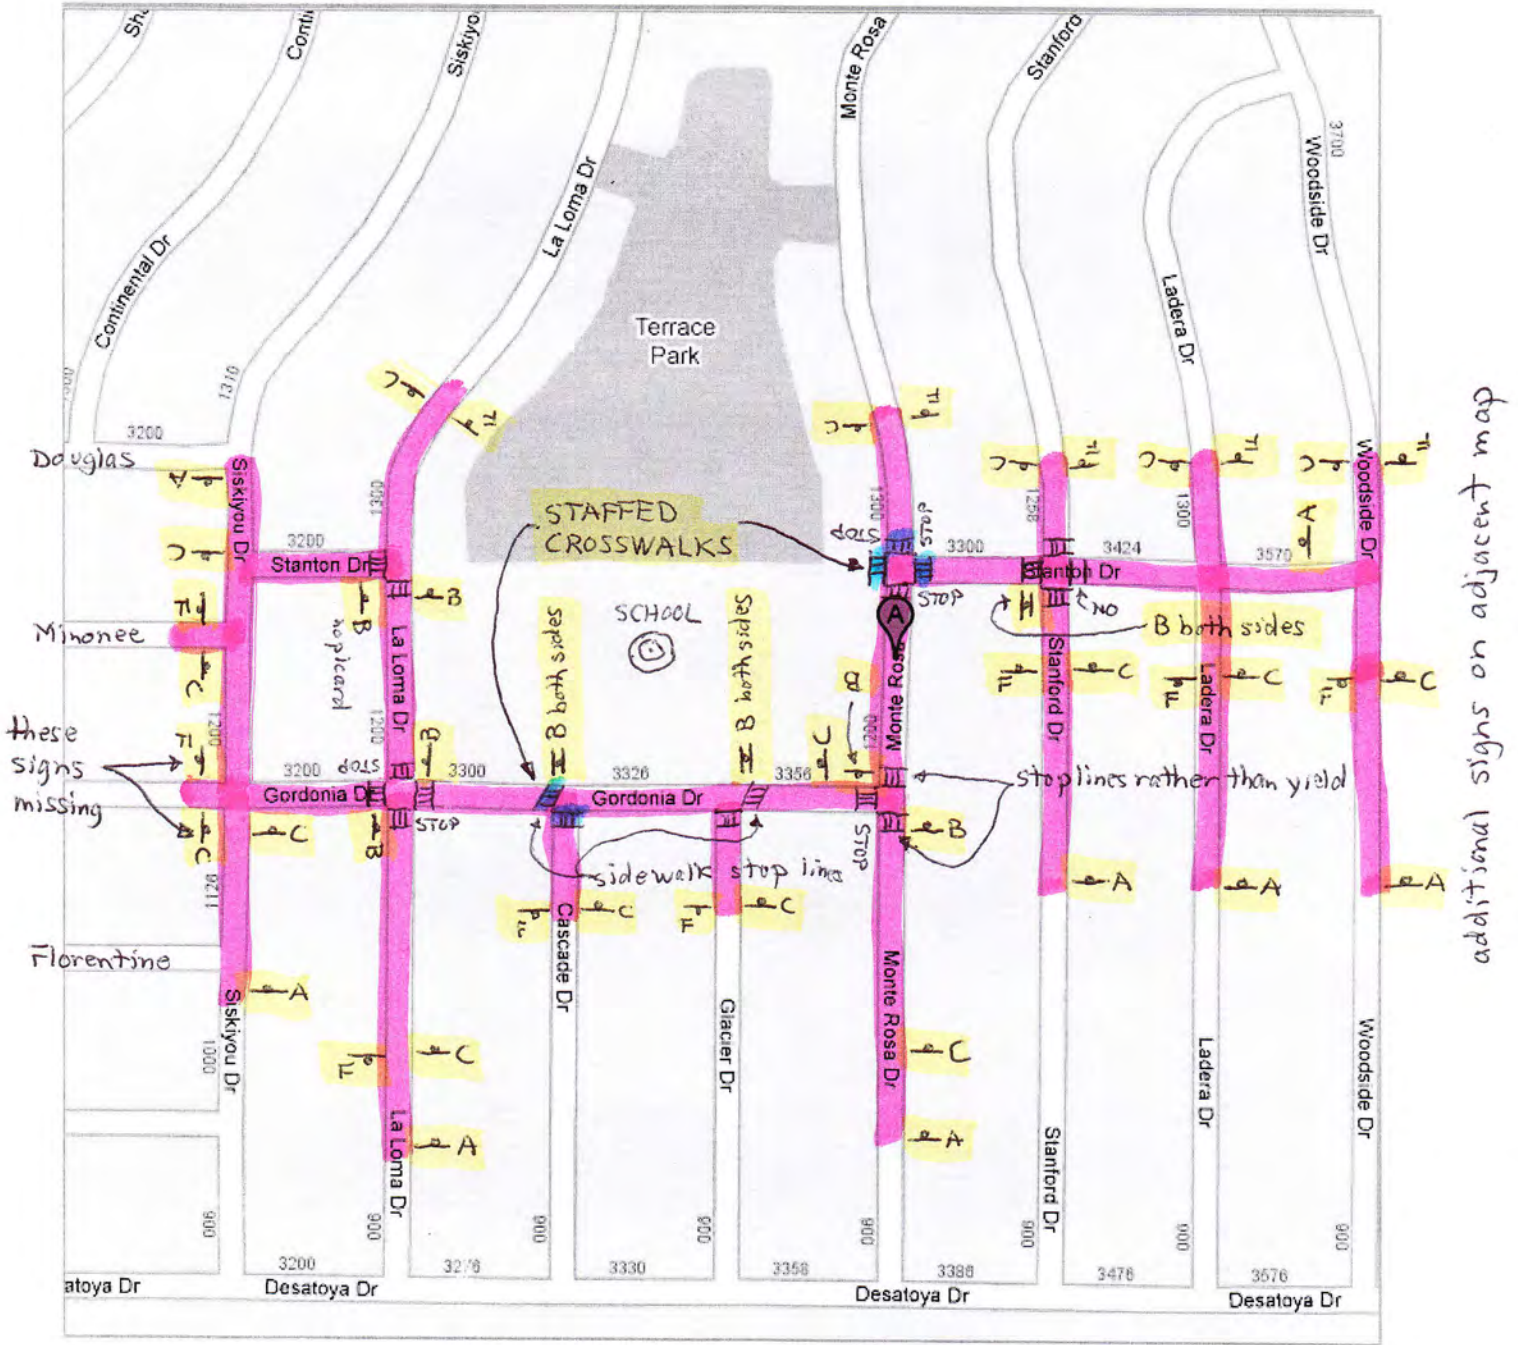

Address 1260 Monte Rosa Dr
Carson City, NV 89701
Empire ES

Get Google Maps on your phone
Text the word "GMAPS" to 466453

Existing Conditions

= School Zone

= Staffed Crosswalk

additional signs on adjacent map