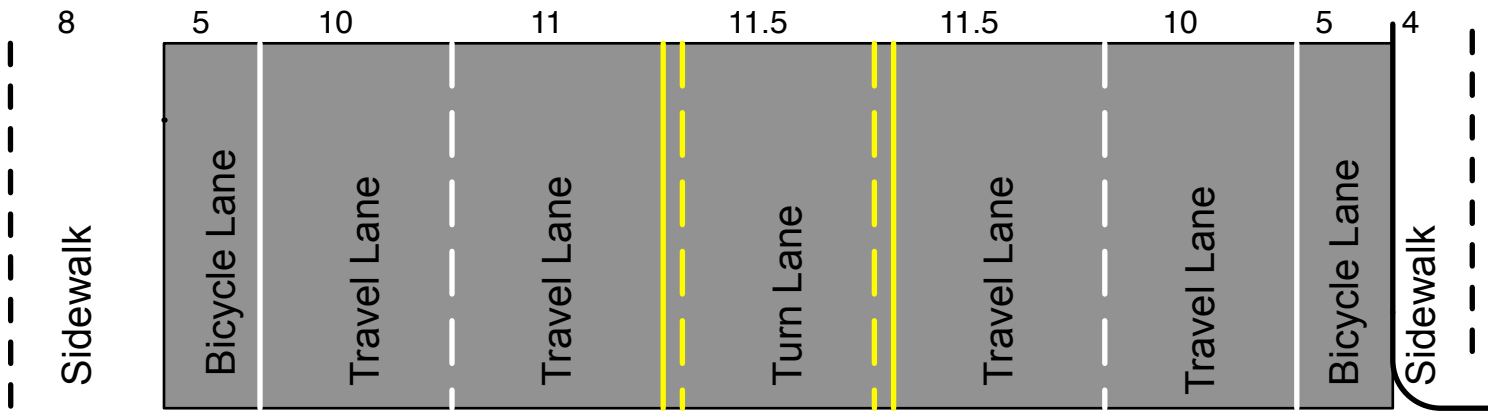

Saliman Rd XC at Seeliger ES

Safe Routes to School (SRTS) Carson City 2008-12-19

EXISTING

OPTION: remove one lane

OPTION: remove two lanes

← 64 feet roadway →