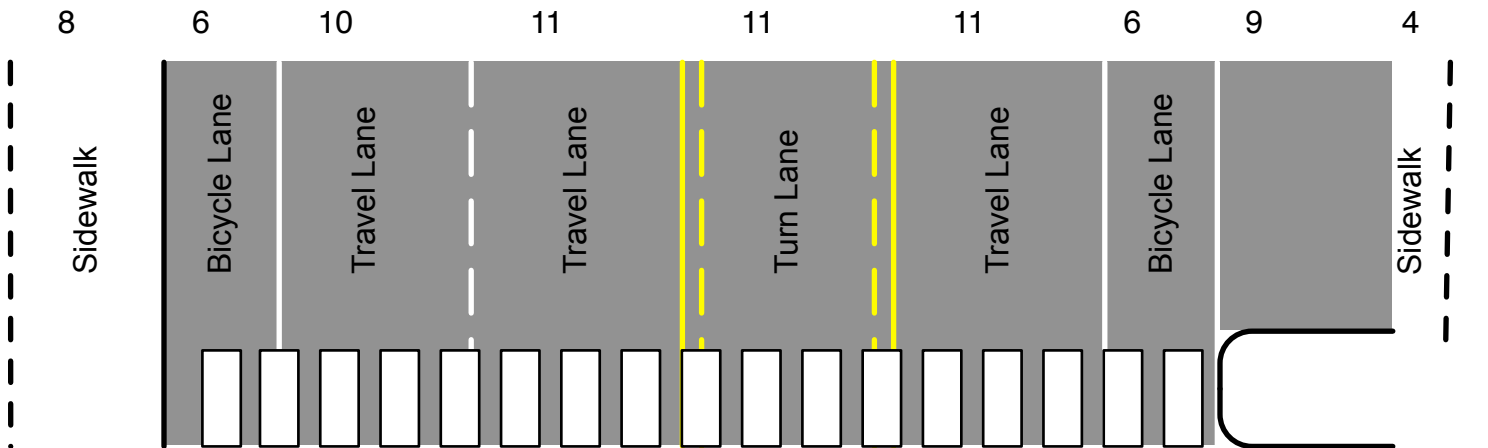

Saliman Rd XC at Seeliger ES

Safe Routes to School (SRTS) Carson City 2008-12-19

EXISTING

OPTION: remove one lane

OPTION: remove two lanes

← 64 feet roadway →