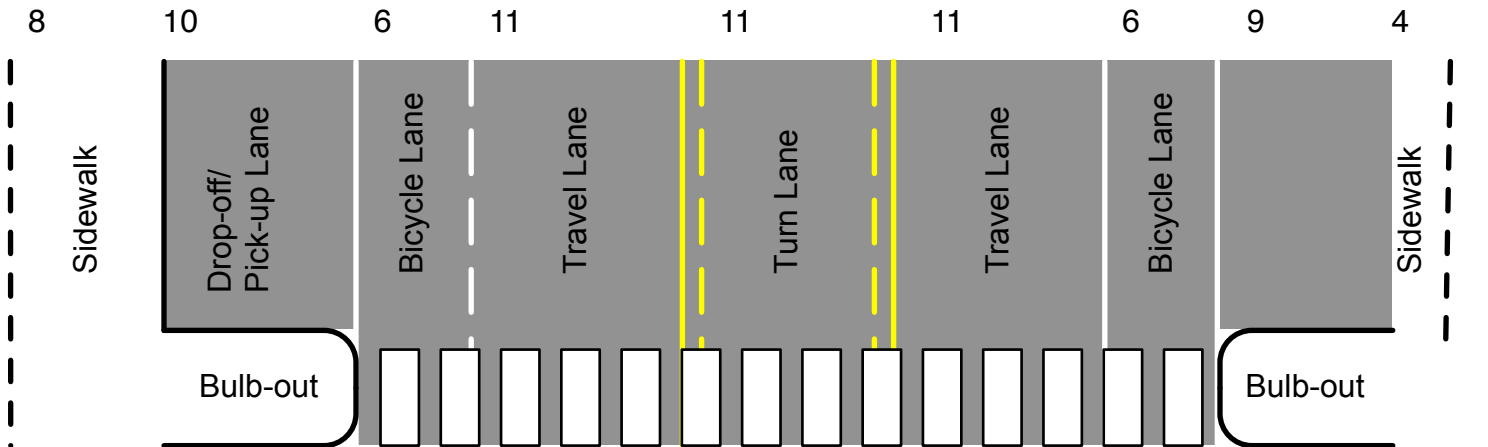

Saliman Rd XC at Seeliger ES

Safe Routes to School (SRTS) Carson City 2008-12-19

EXISTING

OPTION: remove one lane

OPTION: remove two lanes

← 64 feet roadway →